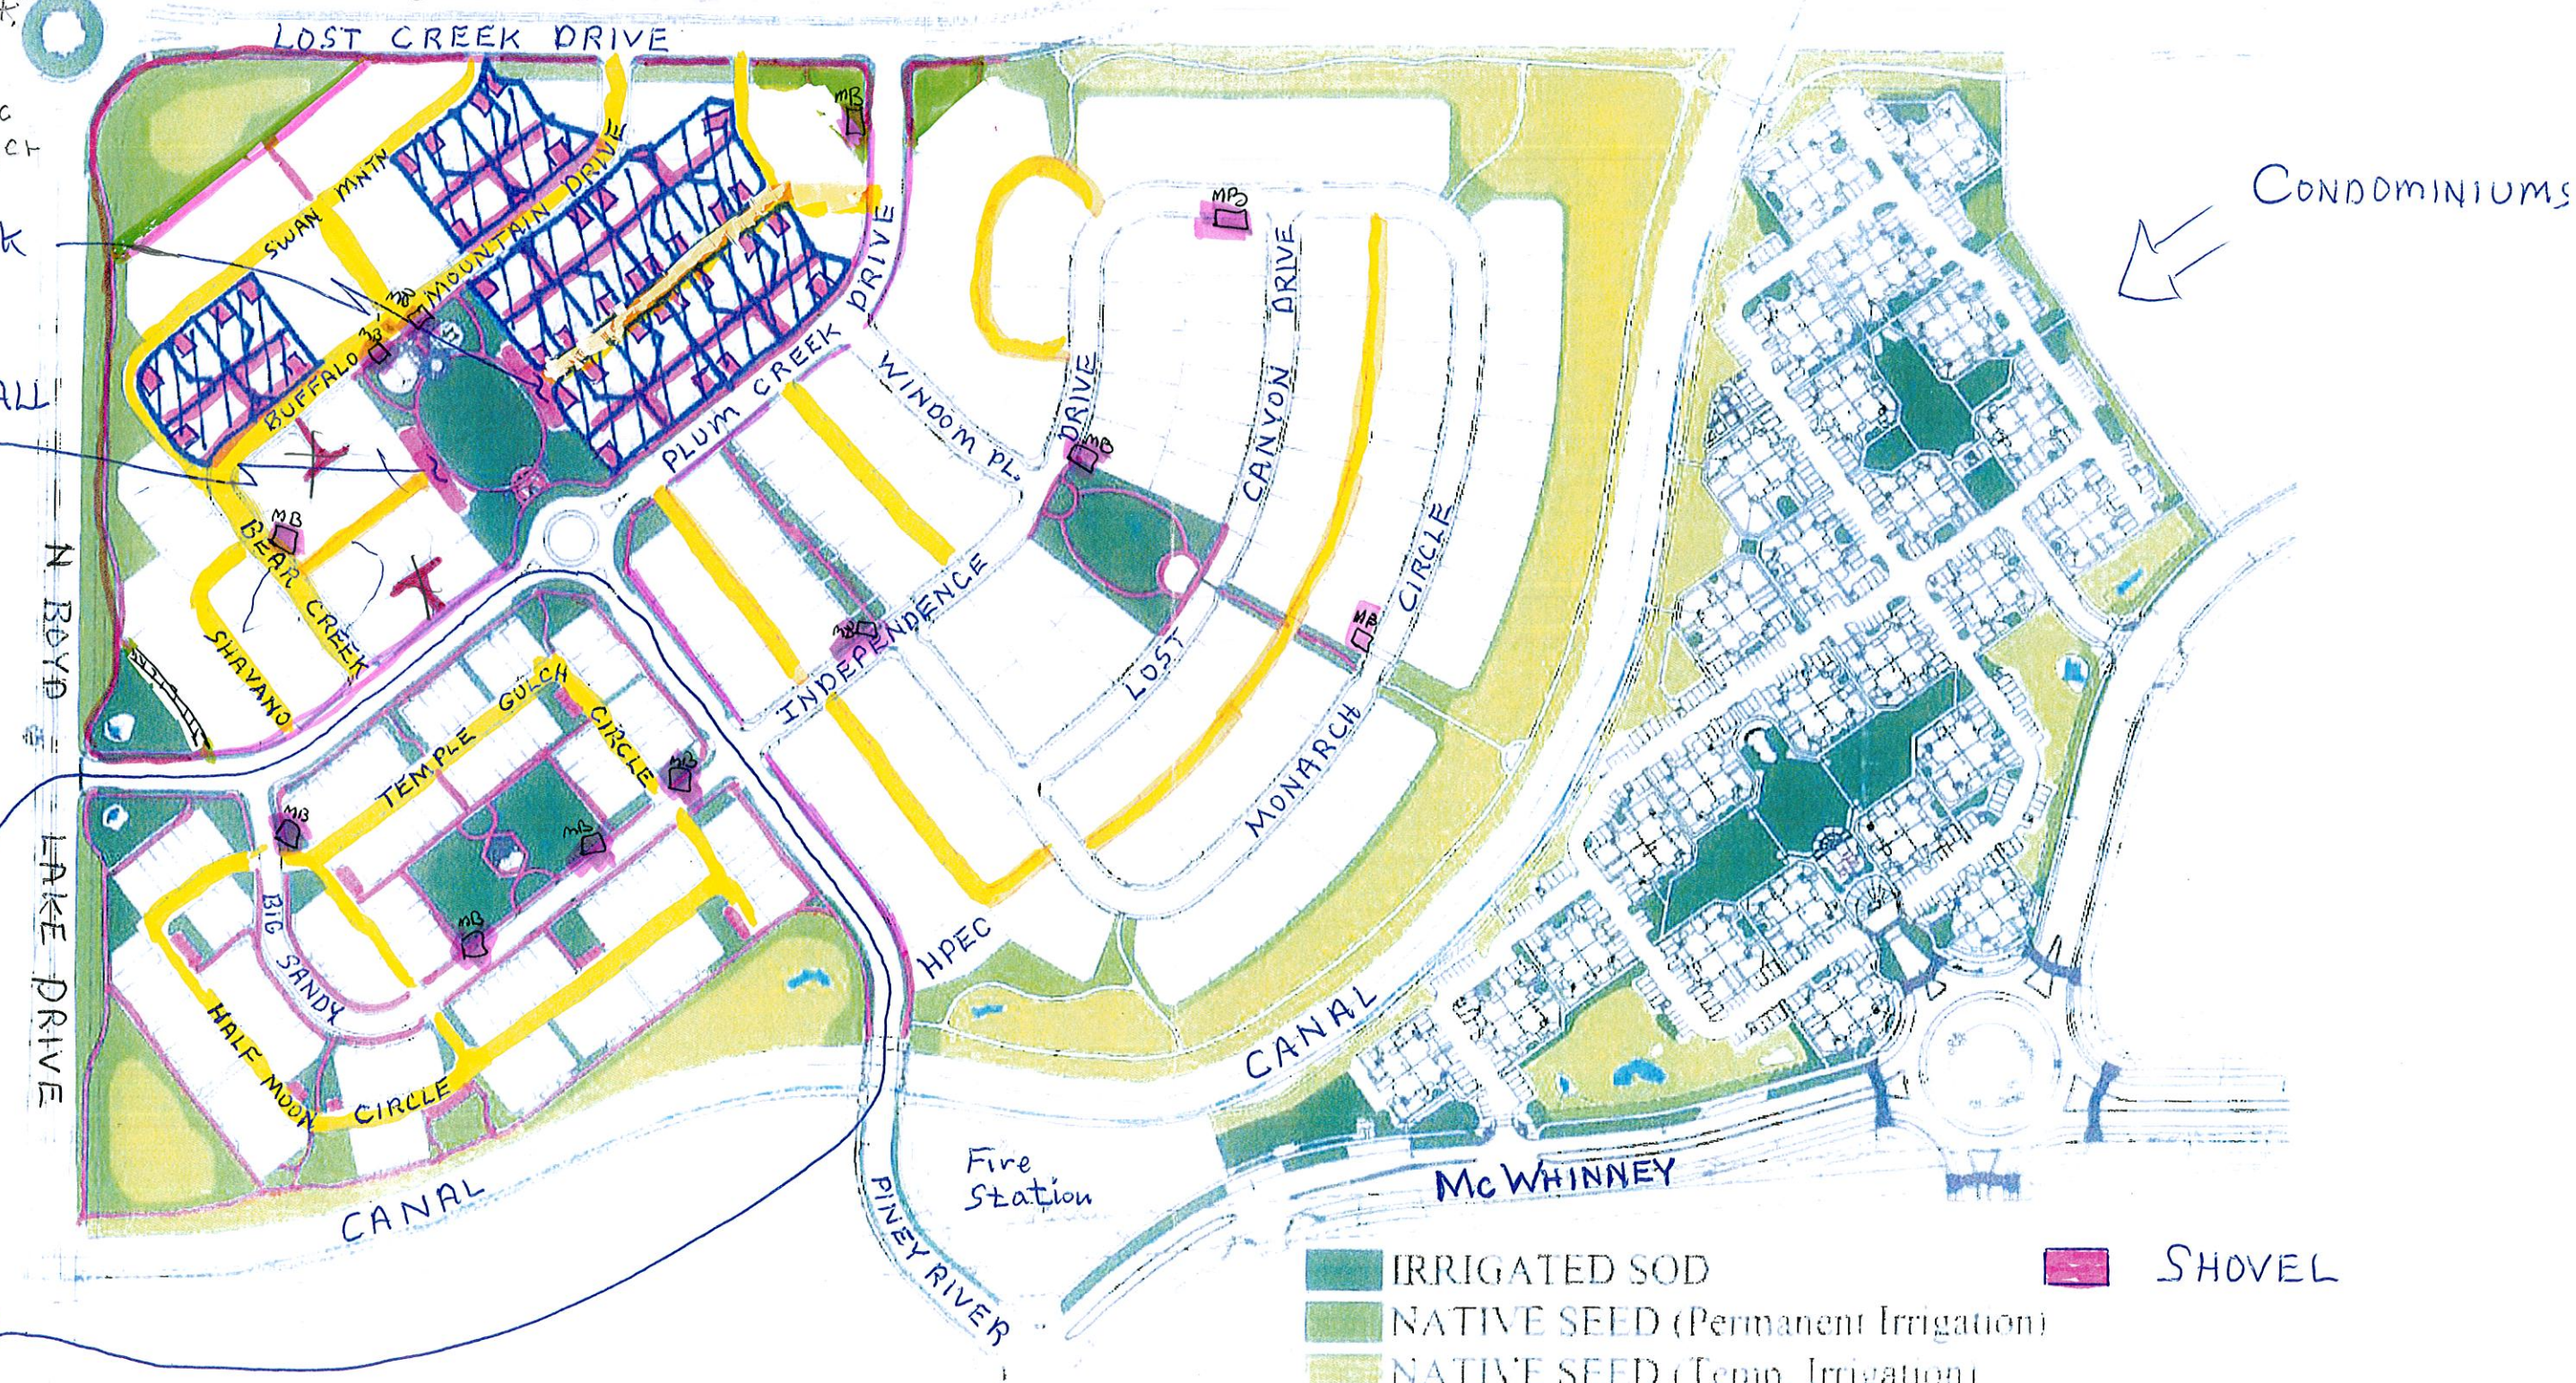

# CENTERRA H.O.A. SNOW REMOVAL

Whenever a SFD adjoins a sidewalk, the home owner is responsible for shoveling that sidewalk.

Mick Mercer  
Loveland Public Works Manager  
4-10-09

PLUM CREEK PARK:  
- SHOVEL BASKETBALL COURTS

ALL MB \*\* MAILBOX KIOSKS

ALL PARKS ARE Common main AREA

TOWNHOMES

- SHOVEL TO FIRST STEP OR GATE

- IRRIGATED SOD
- NATIVE SEED (Permanent Irrigation)
- NATIVE SEED (Temp. Irrigation)
- WETLAND SEED
- CAREFREE COTTAGES
- SHOVEL

- SHOVEL ALL DRIVEWAYS + TO FIRST STEP OR GATE

JCW  
3/2009